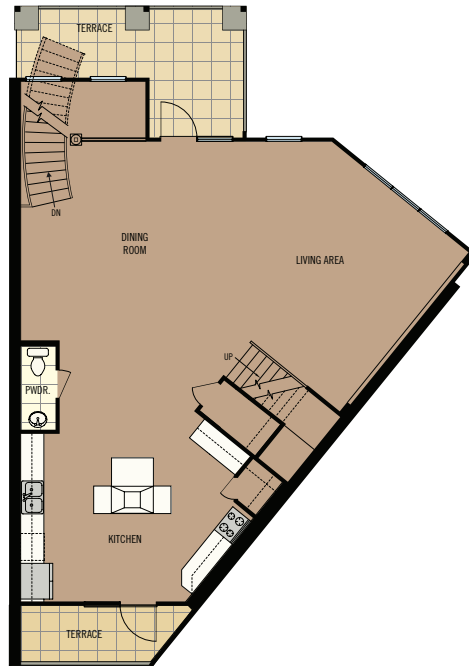

The City View · 2 bedroom + flex room, 3.5 bath

1st level (466 heated sq. ft.)

2nd level (1,125 heated sq. ft.)

3rd level (1,172 heated sq. ft.)

Rooftop terrace (109 heated sq. ft.)

2,872 total heated sq. ft.