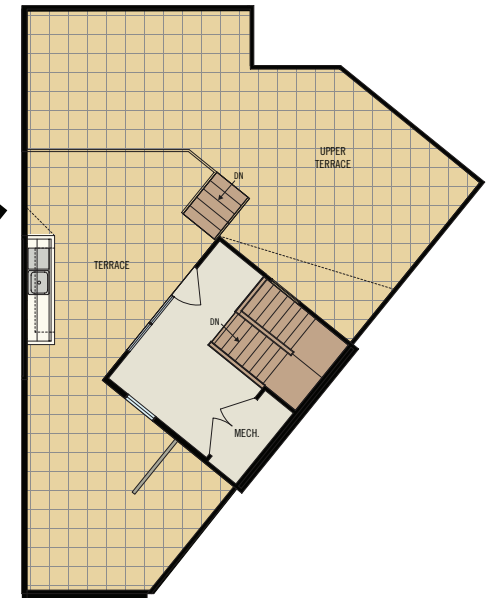

The City View · 2 bedroom + flex room, 3.5 bath

1st level (466 heated sq. ft.)

2nd level (1,125 heated sq. ft.)

3rd level (1,172 heated sq. ft.)

Rooftop terrace (109 heated sq. ft.)

2,872 total heated sq. ft.