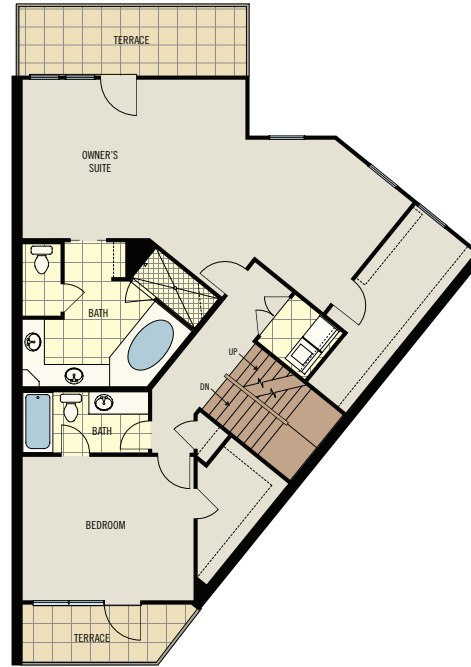

The City View · 2 bedroom + flex room, 3.5 bath

1st level (466 heated sq. ft.)

2nd level (1,125 heated sq. ft.)

3rd level (1,172 heated sq. ft.)

Rooftop terrace (109 heated sq. ft.)

2,872 total heated sq. ft.