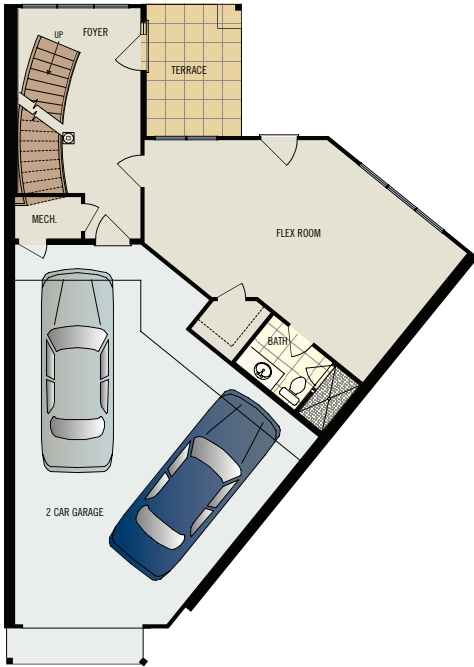

The City View · 2 bedroom + flex room, 3.5 bath

1st level (466 heated sq. ft.)

2nd level (1,125 heated sq. ft.)

3rd level (1,172 heated sq. ft.)

Rooftop terrace (109 heated sq. ft.)

2,872 total heated sq. ft.