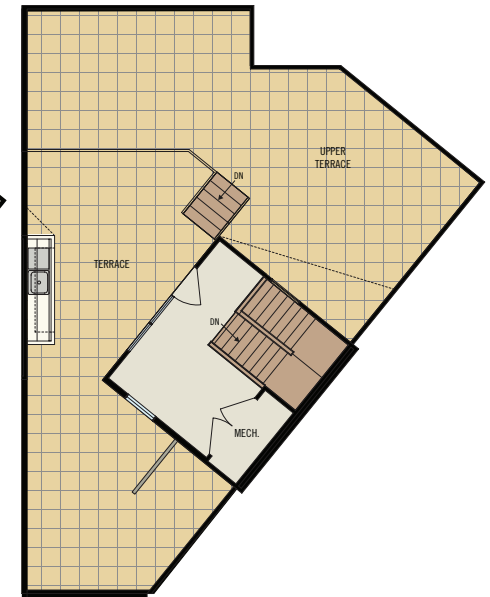

The City View, II · 3 bedroom + flex room, 3.5 bath

1st level (466 heated sq. ft.)

2nd level (1,125 heated sq. ft.)

3rd level (1,172 heated sq. ft.)

Rooftop terrace (109 heated sq. ft.)

2,872 total heated sq. ft.