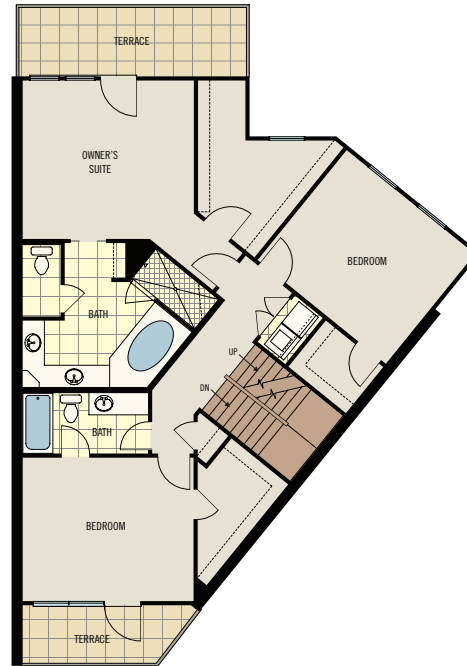

The City View, II · 3 bedroom + flex room, 3.5 bath

1st level (466 heated sq. ft.)

2nd level (1,125 heated sq. ft.)

3rd level (1,172 heated sq. ft.)

Rooftop terrace (109 heated sq. ft.)

2,872 total heated sq. ft.