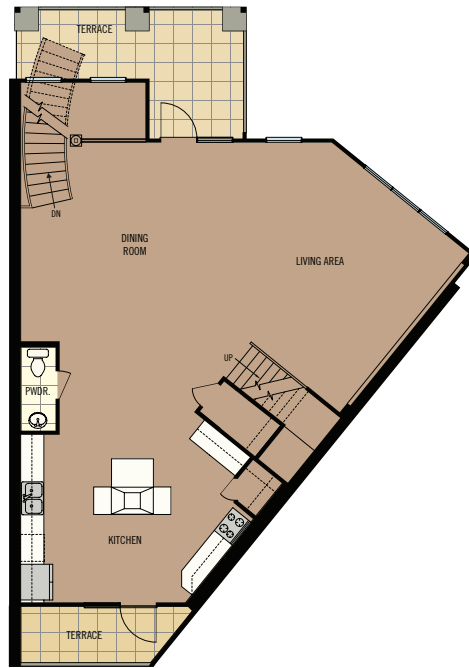

The City View, II · 3 bedroom + flex room, 3.5 bath

1st level (466 heated sq. ft.)

2nd level (1,125 heated sq. ft.)

3rd level (1,172 heated sq. ft.)

Rooftop terrace (109 heated sq. ft.)

2,872 total heated sq. ft.