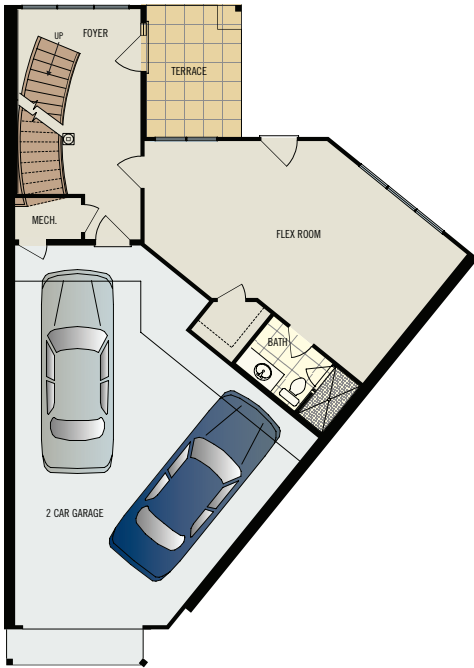

The City View, II · 3 bedroom + flex room, 3.5 bath

1st level (466 heated sq. ft.)

2nd level (1,125 heated sq. ft.)

3rd level (1,172 heated sq. ft.)

Rooftop terrace (109 heated sq. ft.)

2,872 total heated sq. ft.