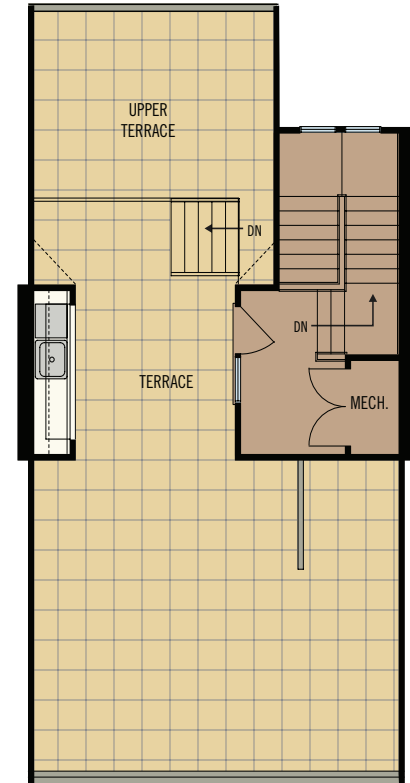

## The Intown · 2 bedroom, 2.5 bath

1st level (180 heated sq. ft.)

2nd level (740 heated sq. ft.)

3rd level (800 heated sq. ft.)

Rooftop terrace (86 heated sq. ft.)

1,806 total heated sq. ft.