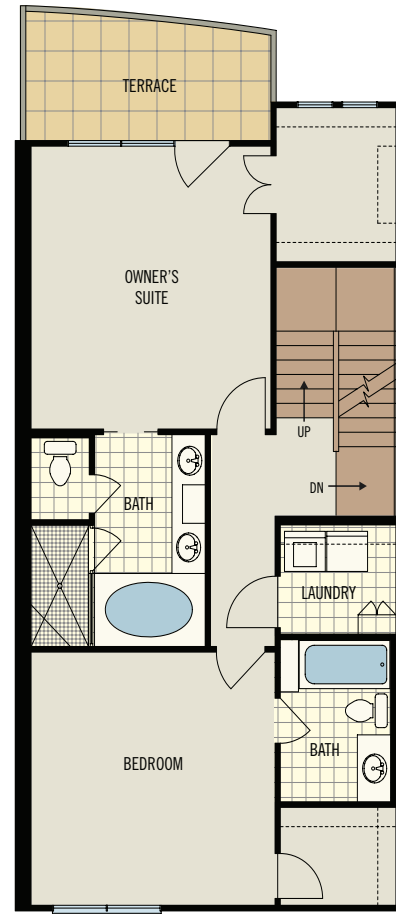

## The Intown · 2 bedroom, 2.5 bath

1st level (180 heated sq. ft.)

2nd level (740 heated sq. ft.)

3rd level (800 heated sq. ft.)

Rooftop terrace (86 heated sq. ft.)

1,806 total heated sq. ft.