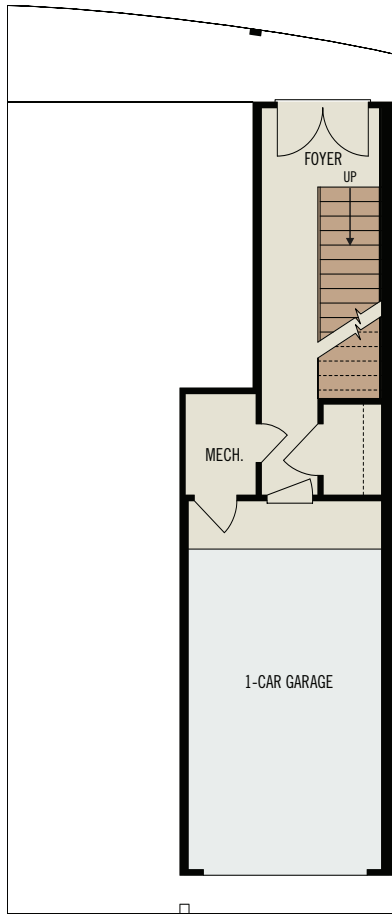

## The Intown · 2 bedroom, 2.5 bath

1st level (180 heated sq. ft.)

2nd level (740 heated sq. ft.)

3rd level (800 heated sq. ft.)

Rooftop terrace (86 heated sq. ft.)

1,806 total heated sq. ft.