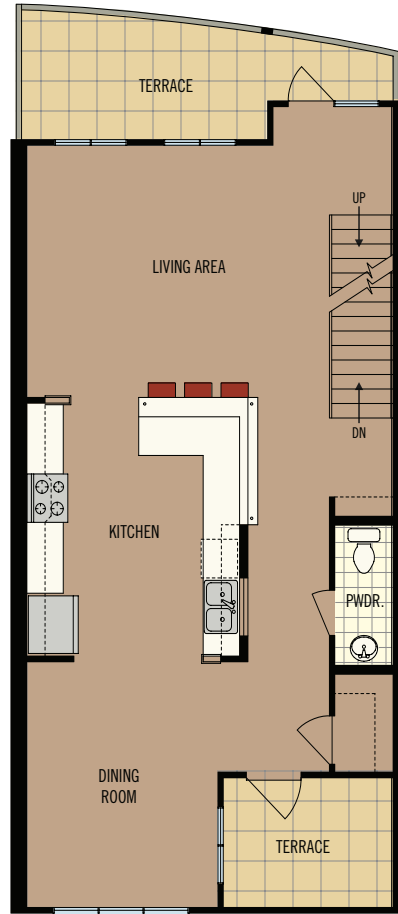

## The Intown · 2 bedroom, 2.5 bath

1st level (180 heated sq. ft.)

2nd level (740 heated sq. ft.)

3rd level (800 heated sq. ft.)

Rooftop terrace (86 heated sq. ft.)

1,806 total heated sq. ft.