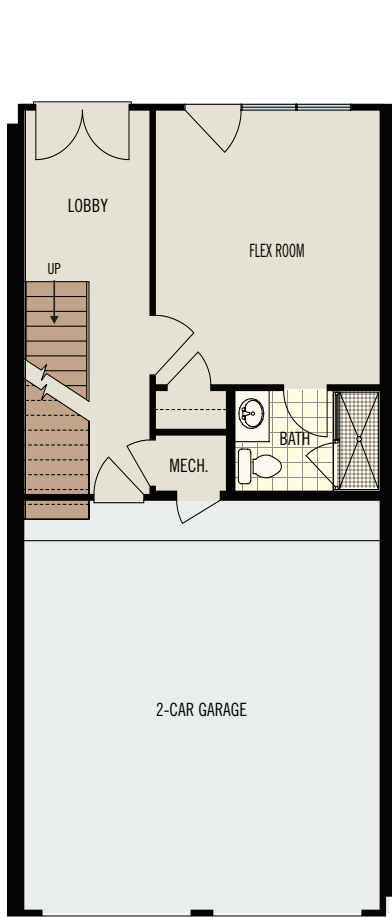

The Metropolitan • 2 bedroom + flex room, 3.5 bath

1st level (409 heated sq. ft.)

2nd level (729 heated sq. ft.)

3rd level (731 heated sq. ft.)

Rooftop terrace (97 heated sq. ft.)

1,966 total heated sq. ft.