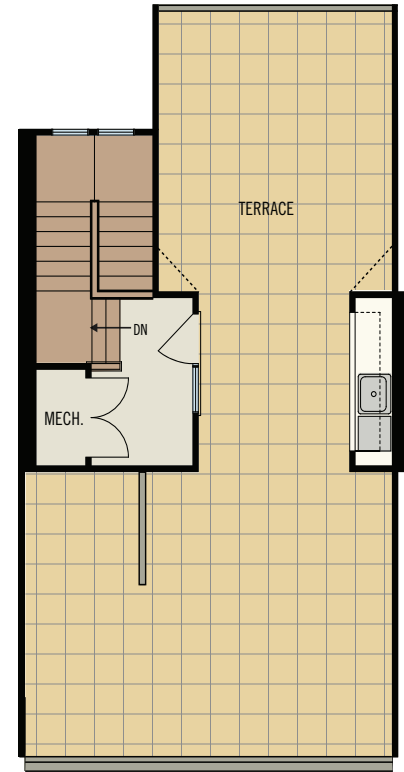

The Metropolitan • 2 bedroom + flex room, 3.5 bath

1st level (409 heated sq. ft.)

2nd level (729 heated sq. ft.)

3rd level (731 heated sq. ft.)

Rooftop terrace (97 heated sq. ft.)

1,966 total heated sq. ft.