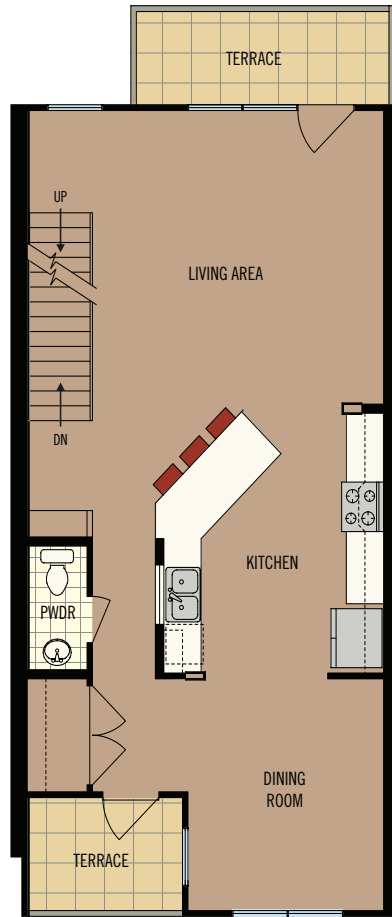

The Metropolitan • 2 bedroom + flex room, 3.5 bath

1st level (409 heated sq. ft.)

2nd level (729 heated sq. ft.)

3rd level (731 heated sq. ft.)

Rooftop terrace (97 heated sq. ft.)

1,966 total heated sq. ft.