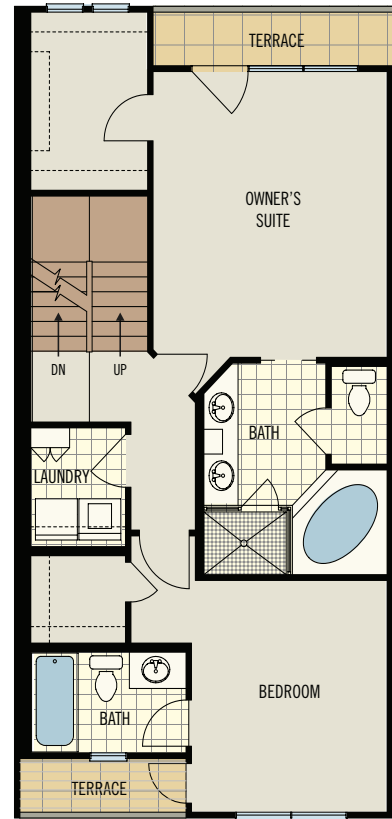

The Metropolitan • 2 bedroom + flex room, 3.5 bath

1st level (409 heated sq. ft.)

2nd level (729 heated sq. ft.)

3rd level (731 heated sq. ft.)

Rooftop terrace (97 heated sq. ft.)

1,966 total heated sq. ft.