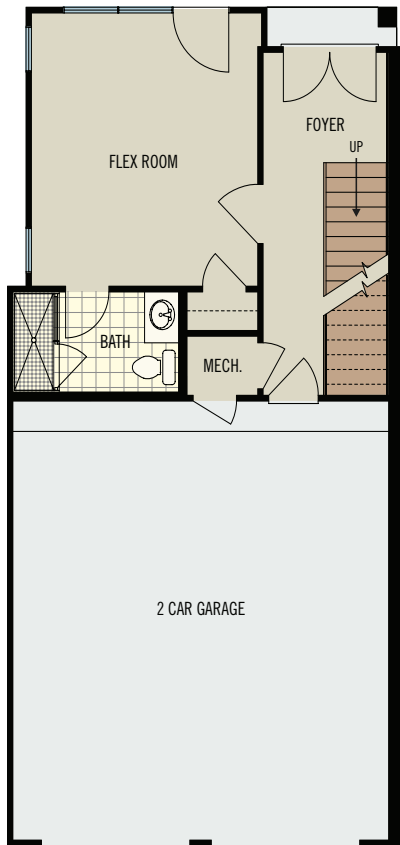

The Retro · 2 bedroom + flex room, 3.5 bath

1st level (385 heated sq. ft.)

2nd level (740 heated sq. ft.)

3rd level (780 heated sq. ft.)

Rooftop terrace (83 heated sq. ft.)

1,988 total heated sq. ft.