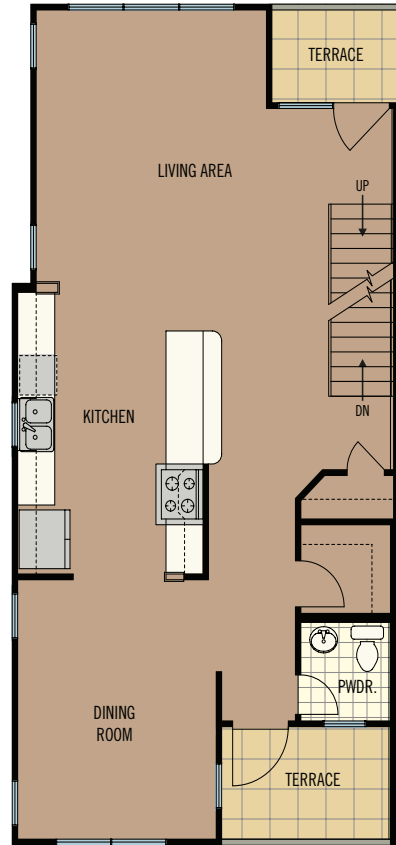

The Retro · 2 bedroom + flex room, 3.5 bath

1st level (385 heated sq. ft.)

2nd level (740 heated sq. ft.)

3rd level (780 heated sq. ft.)

Rooftop terrace (83 heated sq. ft.)

1,988 total heated sq. ft.