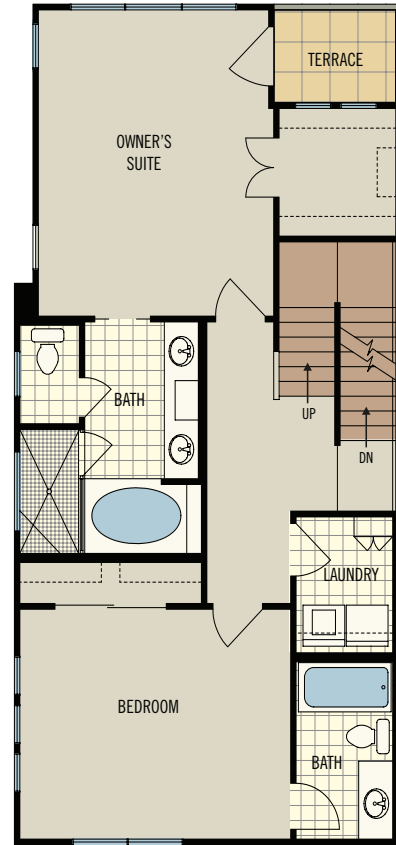

The Retro · 2 bedroom + flex room, 3.5 bath

1st level (385 heated sq. ft.)

2nd level (740 heated sq. ft.)

3rd level (780 heated sq. ft.)

Rooftop terrace (83 heated sq. ft.)

1,988 total heated sq. ft.