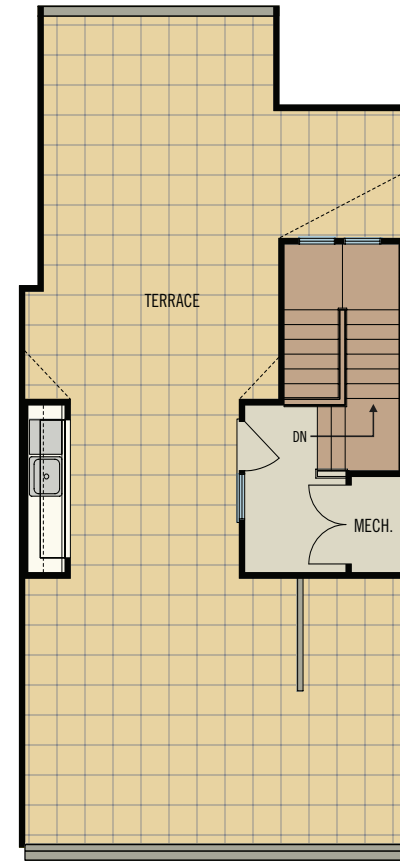

The Retro · 2 bedroom + flex room, 3.5 bath

1st level (385 heated sq. ft.)

2nd level (740 heated sq. ft.)

3rd level (780 heated sq. ft.)

Rooftop terrace (83 heated sq. ft.)

1,988 total heated sq. ft.